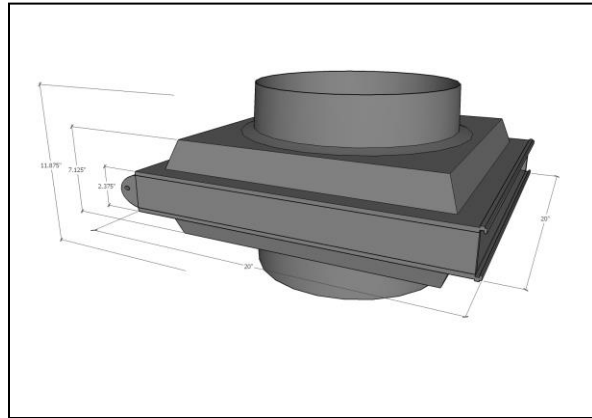

IDF-2014

The IDF-2014 inline duct filter can be used in most HVAC systems. Including fresh air intake, exhaust, passive air, and transit duct systems. Accepts standard size 25" x 25" x 2" replaceable filters. Ideal for larger spaces, the IDF-2014 is the perfect solution to retro fitting existing systems with in line duct filtration.

Product Description:

Retail Price:	\$294.95
Flange Size:	14" (d) x 2 1/2" (h)
CFM:	2000 CFM
Height:	25"
Length:	25"
Width:	13" with flanges
Installed Width:	7 1/2"- 8"
Weight:	4 1/2 lbs.
Material:	3/16" ABS plastic
Construction:	Vacuum formed, welded
Access:	Sliding Door
Filter Size:	25" x 25" x 2"
Filter Type:	Pleated, Panel, Carbon Cartridge
Warranty:	3 Years